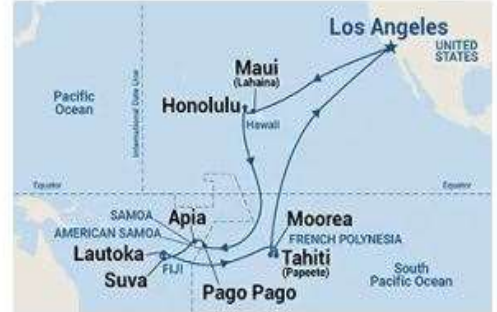

"South Pacific Paradise Adventure"

April 8 – May 10, 2025

A personal invitation to join Tom & Rita Paul for fun-filled days in "PARADISE!"

We have quite a VIPP adventure for you!

The experience of a lifetime- treat yourself – you deserve it!

The romantic islands of the South Pacific are calling you

PAPEETE & MOOREA, TAHITI, HONOLULU & MAUI, HAWAII;
PAGO-PAGO, American Samoa; APIA, WESTERN SAMOA
SUVA & LAUTOKA, FIJI

Visit all these South Pacific Islands but only 1 easy flight is needed -roundtrip to Los Angeles!

This is like taking several cruises in one!

Cruise to the islands in sheer luxury on your floating resort – the SAPPHIRE PRINCESS!

Cross the International Date Line Twice!

Now is the time to visit what Michener called "PARADISE ON EARTH." There is no way to describe these islands. Fabulous days in the ultimate tropical setting -places you've just dreamt about !